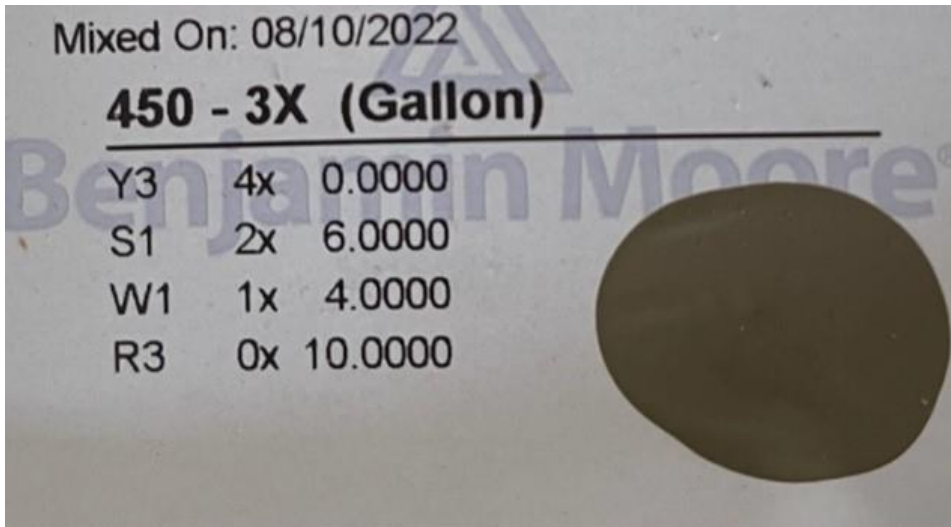

Stain Formula:

Please keep in mind, on older fences and older stain, UV rays, irrigation, weather, fence preparations, location of fence with winds, and many other factors, may affect fence stain appearance when applied.