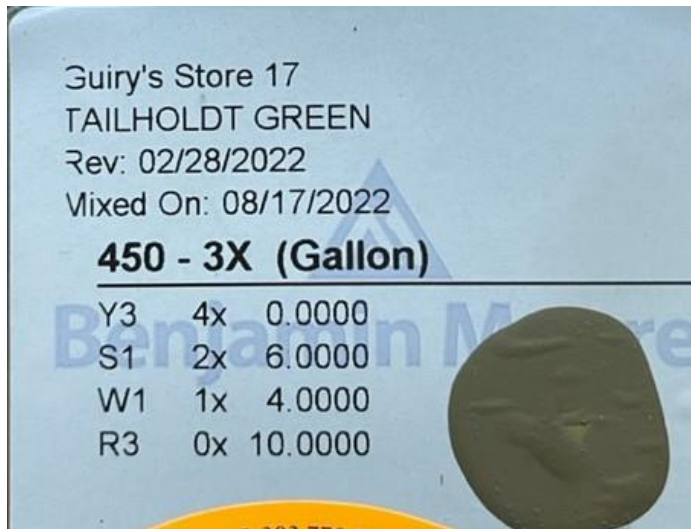

Tailholt Metro District (THMD)

Approved Fence Stains

Guiry's Art Supplies 118 W. Troutman Parkway Fort Collins, CO 80525 (970) 449 – 4764	Guiry's Art Supplies 3313 35 th Avenue, Evans, CO 80620 (970) 339 - 9300
---	--

Base Stain Option:

For stain, Base Stain can be this product or an equal product, but formula MUST remain the same.

Stain Formula:

Please keep in mind, on older fences and older stain, UV rays, irrigation, weather, fence preparations, location of fence with winds, and many other factors, may affect fence stain appearance when applied.